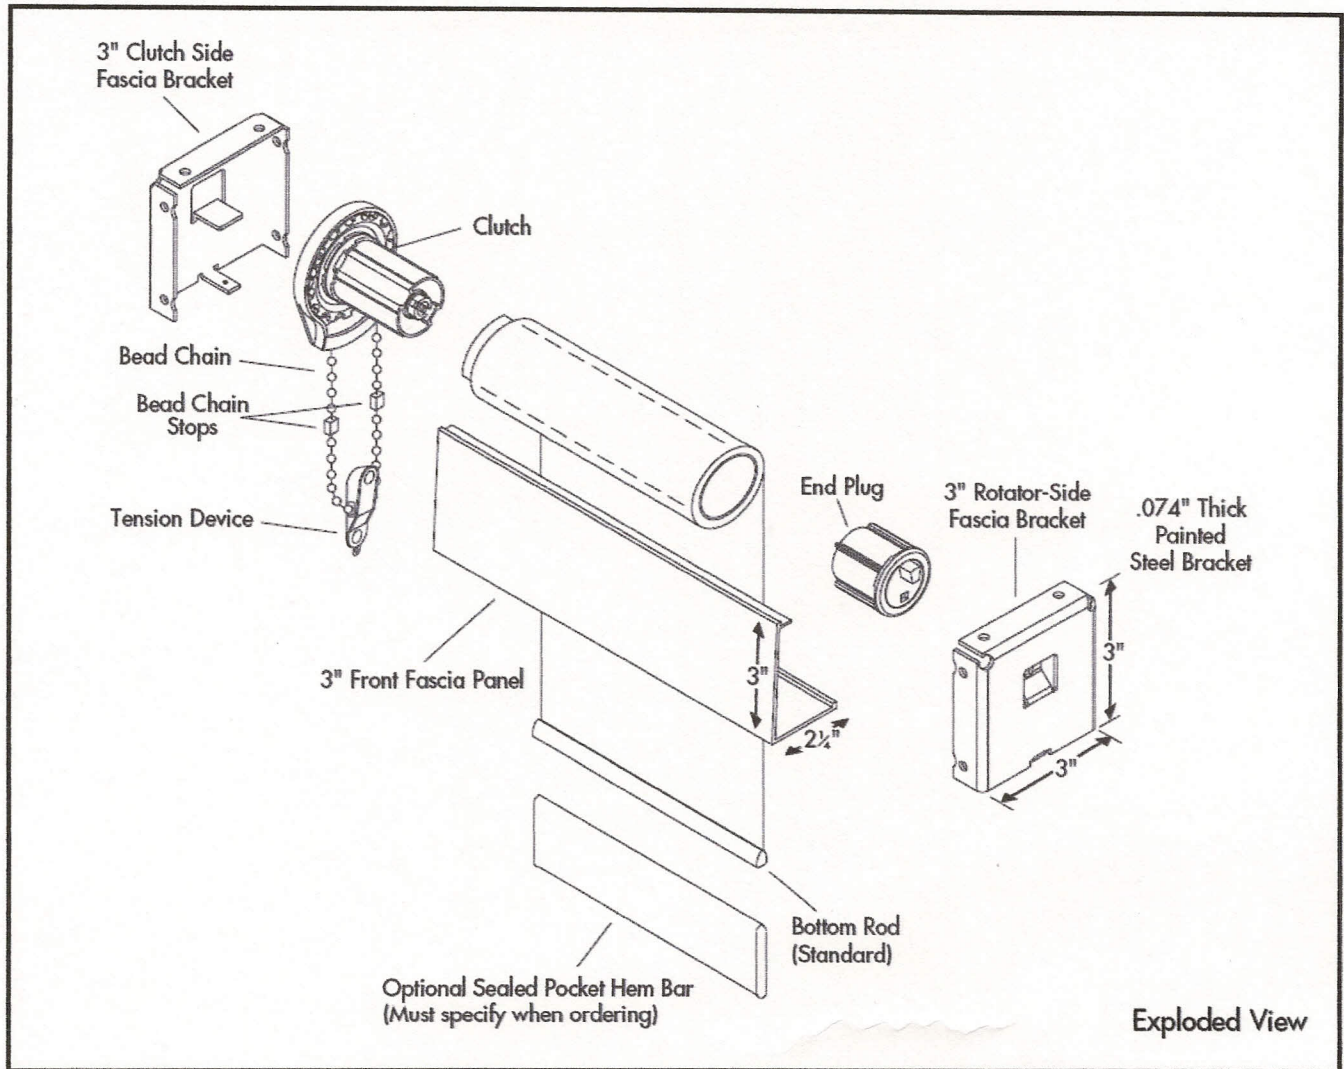

Manual Roller Shade with 3" Fascia System

FASCIA and BRACKET COLORS		CLUTCH SIZES	TUBE SIZE	
Vanilla	White	R8	1 1/8"	1 1/2"
Bronze	Anodized	R16		

Maximum Roll up Diameter is 2 7/8" for 3" Fascia

*Roll up diameter varies with the thickness of the fabric and tube diameter.
 *Contact Hunter Douglas customer service if you need specific roll up diameter information for your quote.